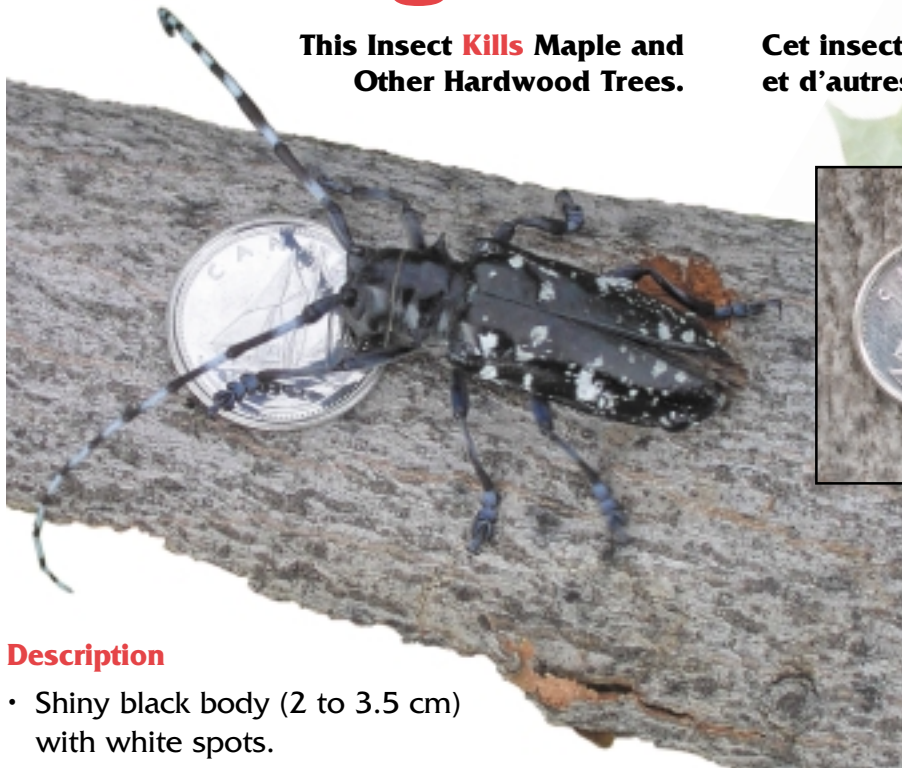

# Asian Long-horned Beetle Longicorne asiatique

**This Insect Kills Maple and  
Other Hardwood Trees.**

**Cet insecte tue les érables  
et d'autres arbres feuillus.**

Exit hole • Trou d'émergence

Sawdust • Sciure

### Description

- Shiny black body (2 to 3.5 cm) with white spots.
- Long antennae with black and white bands.

### Signs of Attack on Trees

- Exit holes in bark, 1 cm across.
- Oval wounds on bark created by egg-laying often leak sap.
- Sawdust on branches or tree base from larvae feeding inside.

### Description

- Corps noir brillant (de 2 à 3,5 cm) orné de points blancs.
- Longues antennes annelées de noir et de blanc.